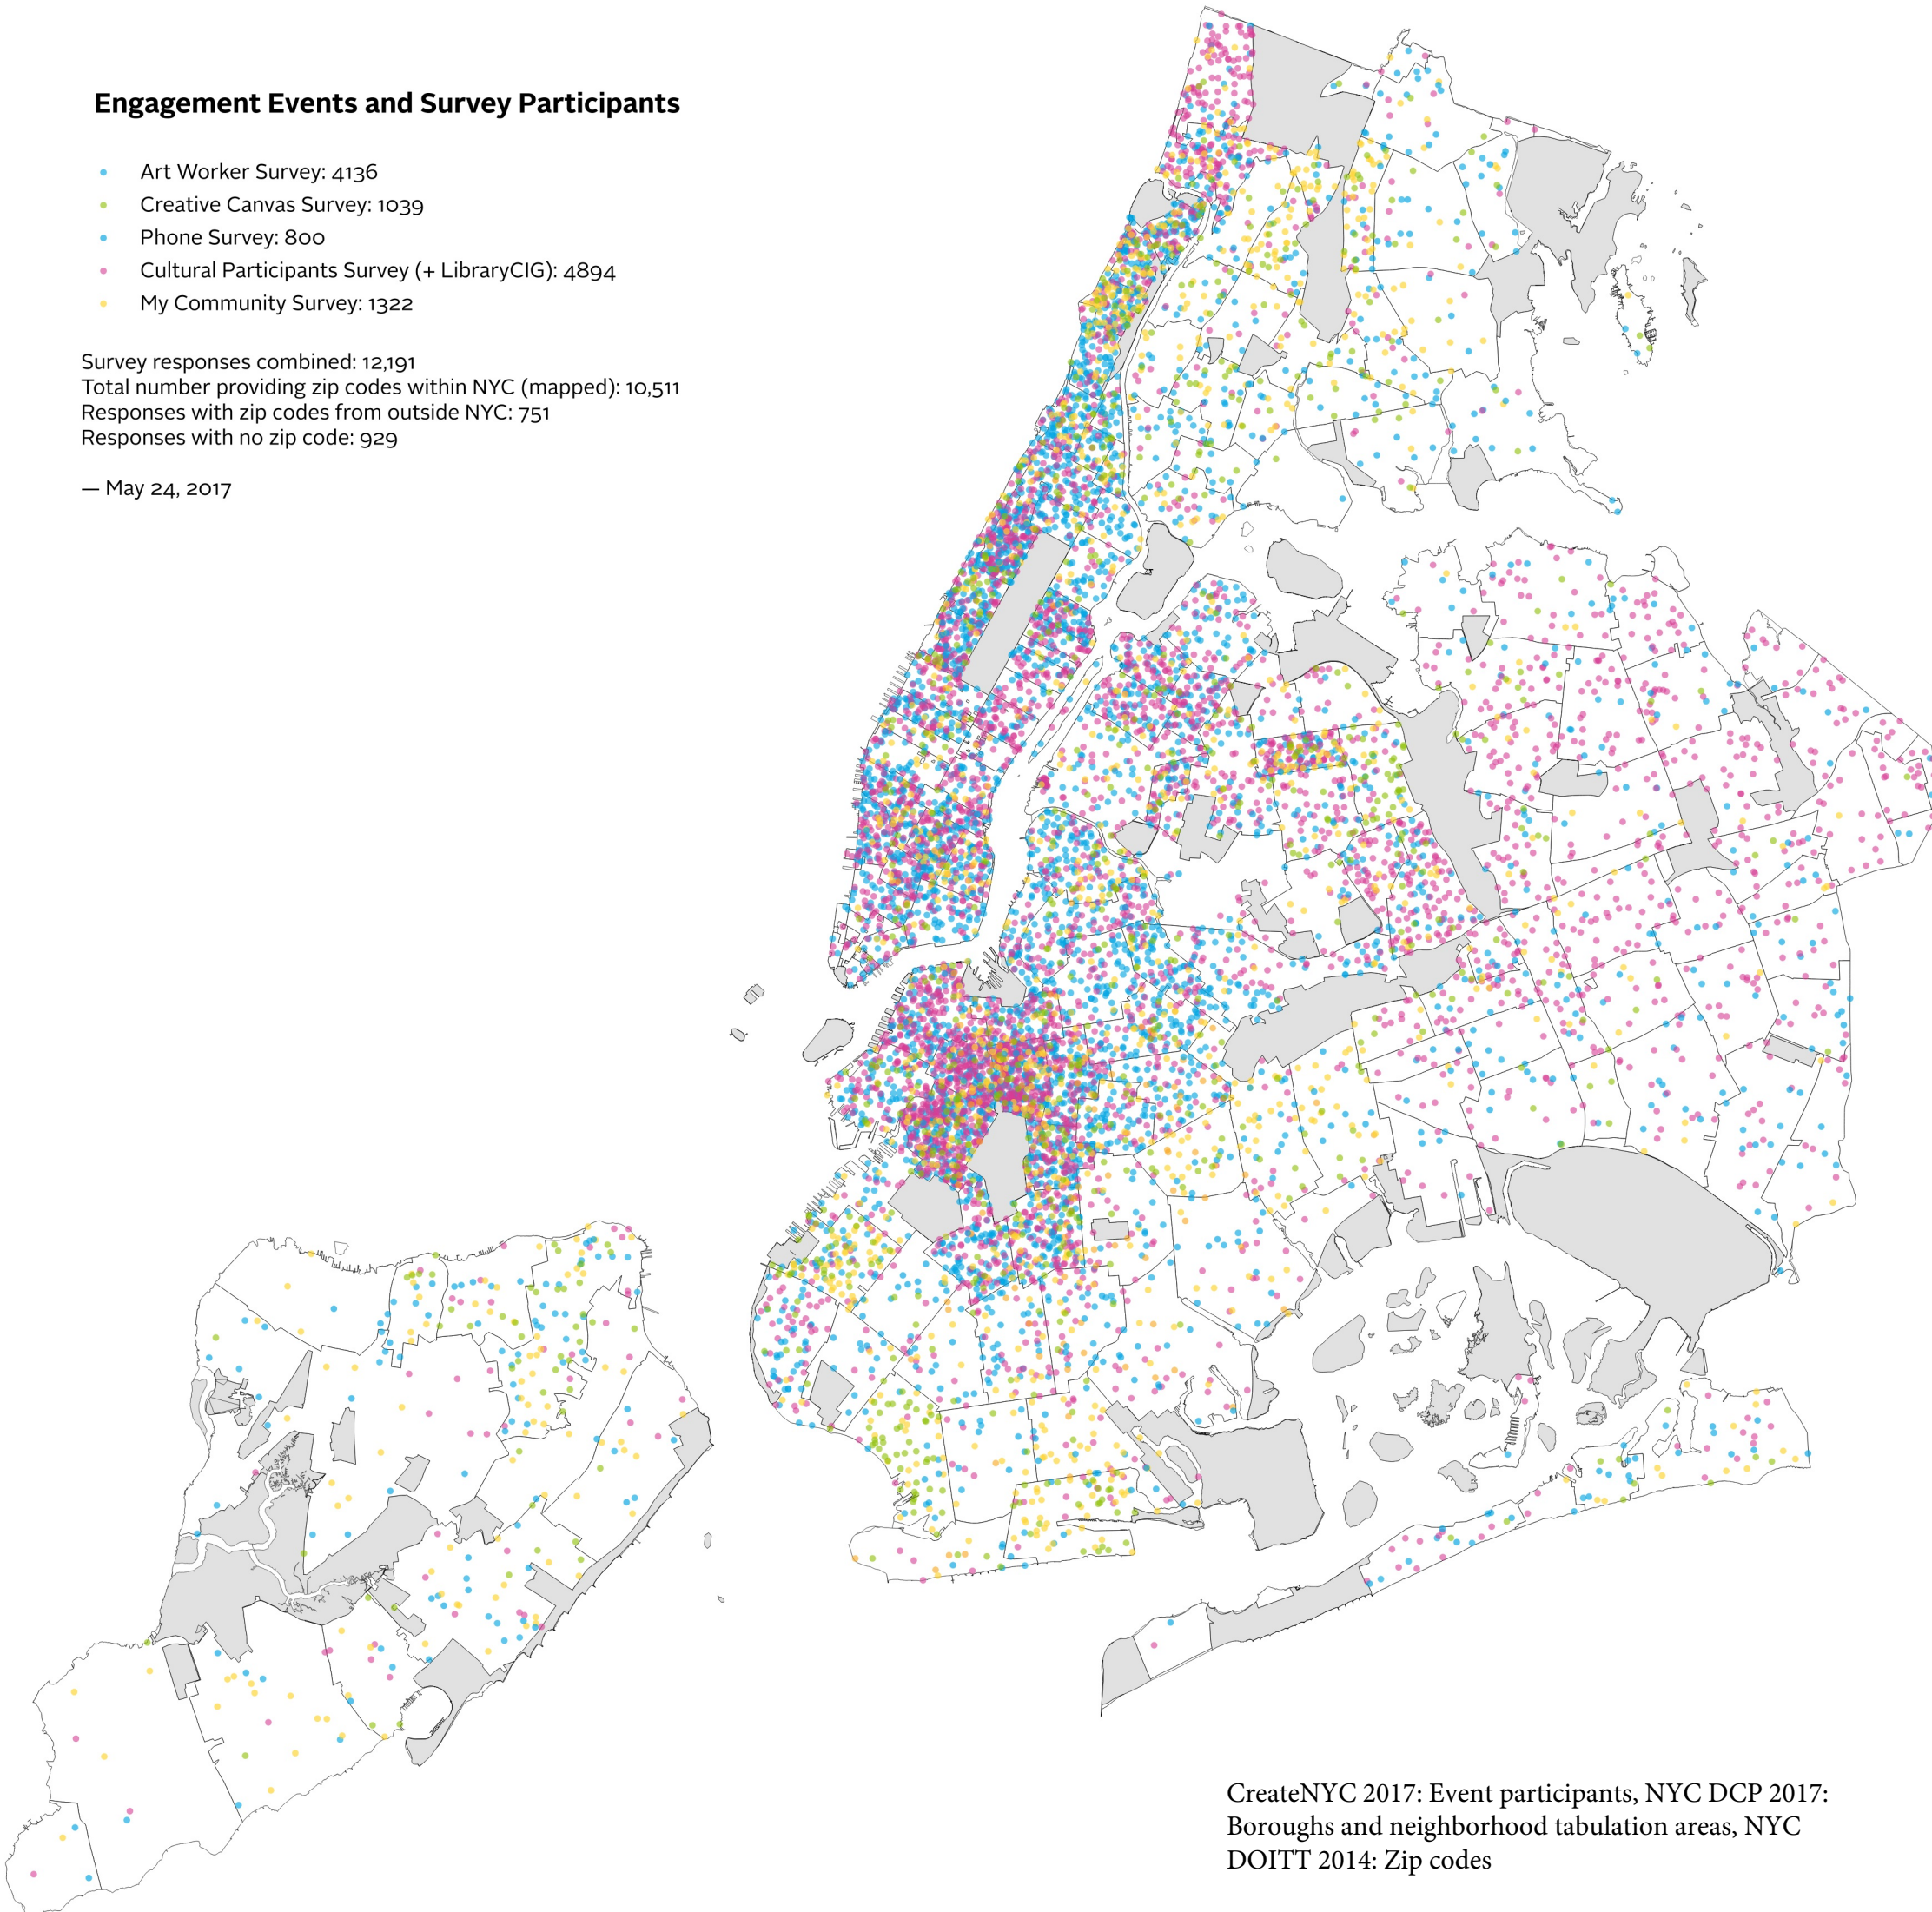

## Engagement Events and Survey Participants

- Art Worker Survey: 4136
- Creative Canvas Survey: 1039
- Phone Survey: 800
- Cultural Participants Survey (+ LibraryCIG): 4894
- My Community Survey: 1322

Survey responses combined: 12,191  
Total number providing zip codes within NYC (mapped): 10,511  
Responses with zip codes from outside NYC: 751  
Responses with no zip code: 929

— May 24, 2017

CreateNYC 2017: Event participants, NYC DCP 2017:  
Boroughs and neighborhood tabulation areas, NYC  
DOITT 2014: Zip codes